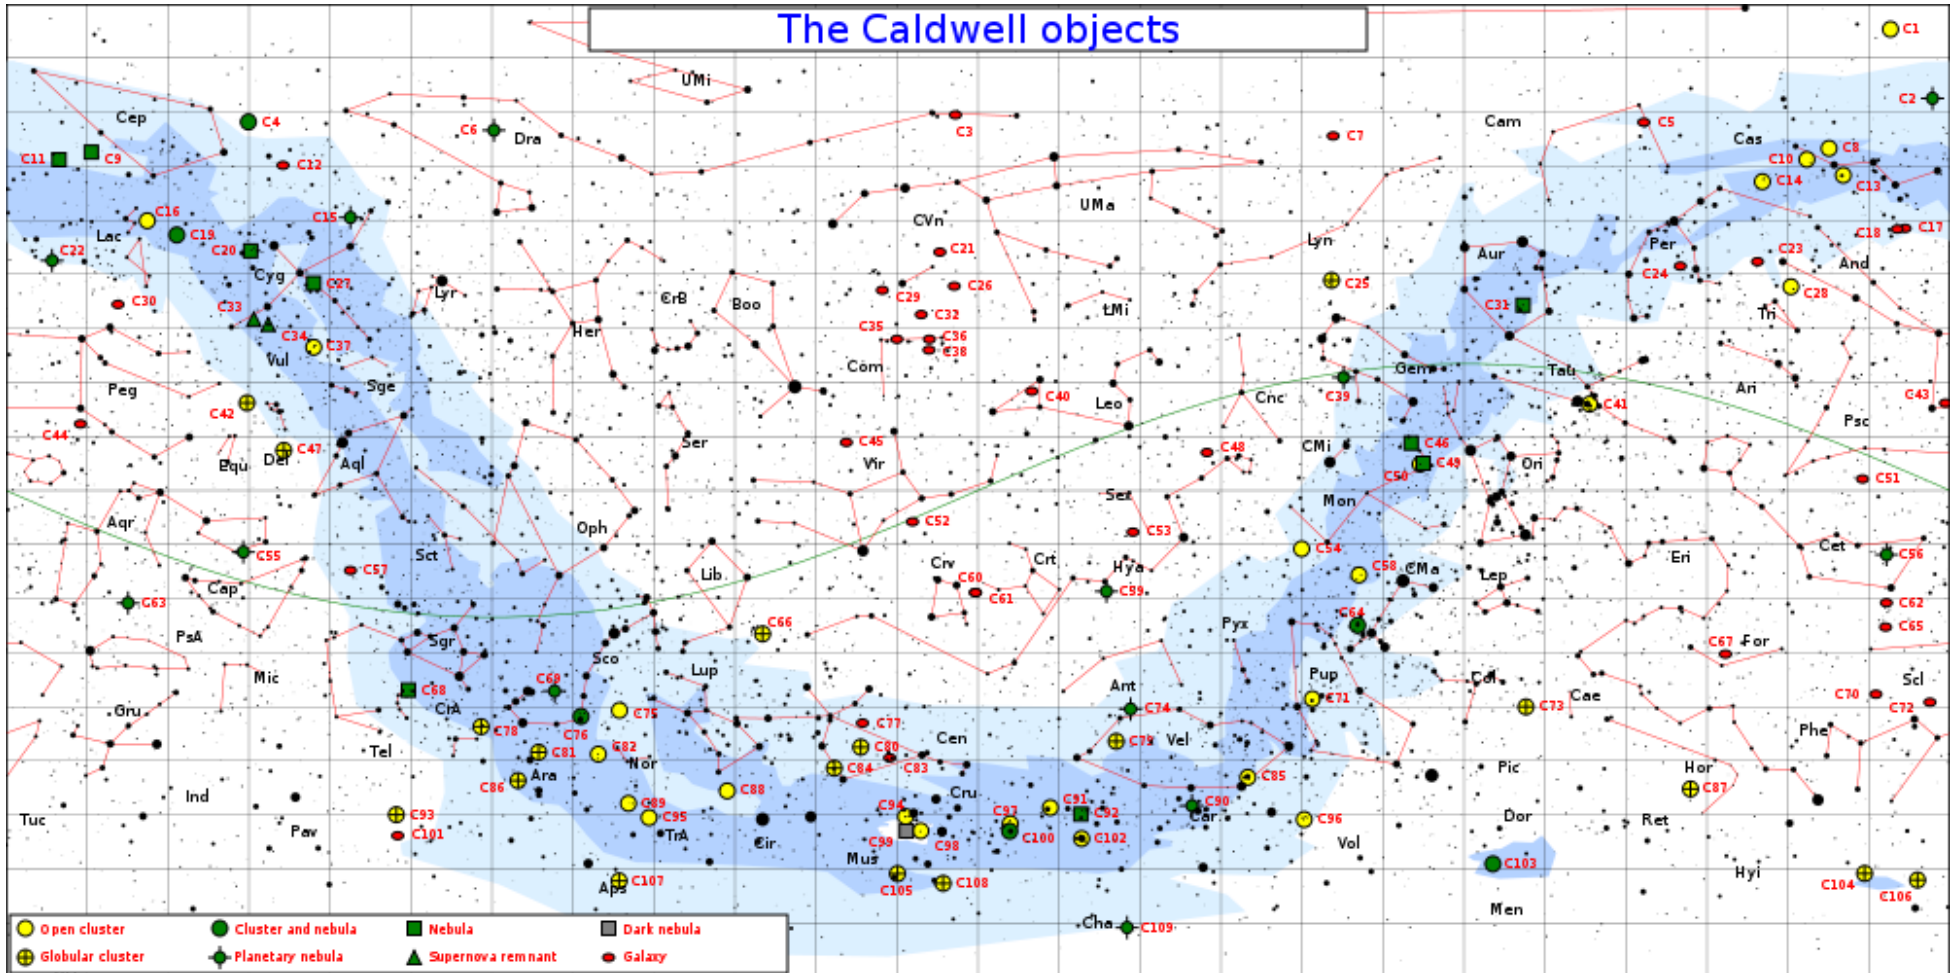

Caldwell catalogue

The Caldwell objects

Number of objects by type in the Caldwell catalogue

Dark nebulae	1	Nebulae	9	Planetary Nebulae	13
Galaxy	35	Open Clusters	25	Supernova remnant	2
Globular clusters	18	Open Clusters and Nebulae	6	Total	109

Caldwell objects

Key Star cluster Nebula Galaxy

Caldwell number	NGC number	Common name	Image	Object type	Distance LY*10³	Constellation	Apparent magnitude
C22	NGC 7662	<i>Blue Snowball</i>		Planetary Nebula	3.2	Andromeda	9
C23	NGC 891			Galaxy	31,000	Andromeda	10
C28	NGC 752			Open Cluster	1.2	Andromeda	5.7
C107	NGC 6101			Globular Cluster	49.9	Apus	9.3